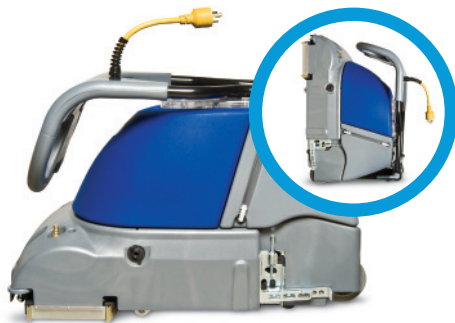

Collapsing handle for easy, compact storage and portability